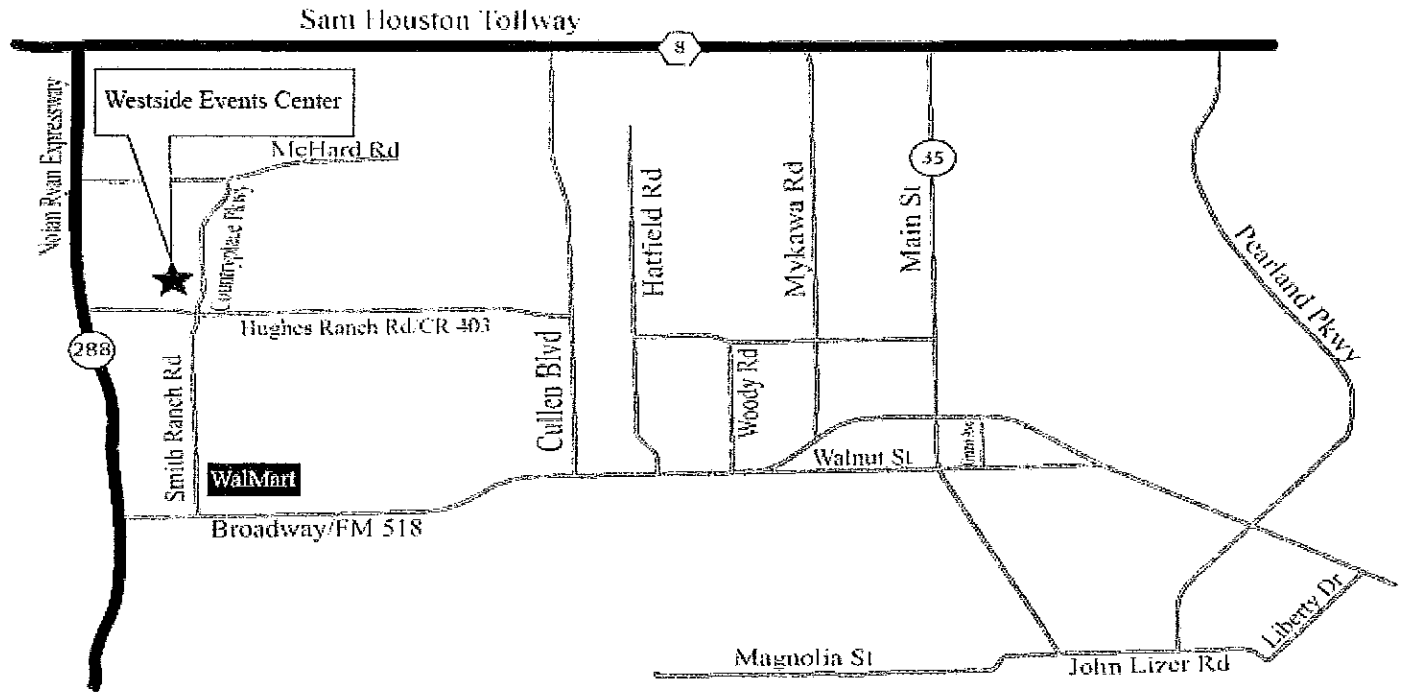

Westside Event Center
2150 Countyplace Parkway
Pearland, Texas 77584

From Houston:

Take Hwy 288 South
Exit FM 518
Turn Left on FM 518
Turn Left on Smith Ranch Rd
Smith Ranch Rd becomes Countryplace Parkway
End 2150 Countryplace Parkway (Building on left, in between dog park and Southdown Park)

From Pearland:

Take FM 518 to Smith Ranch Rd
Turn North on Smith Ranch Rd
Smith Ranch Rd becomes Countryplace Parkway
End 2150 Countryplace Parkway (Building on left, in between dog park and Southdown Park)